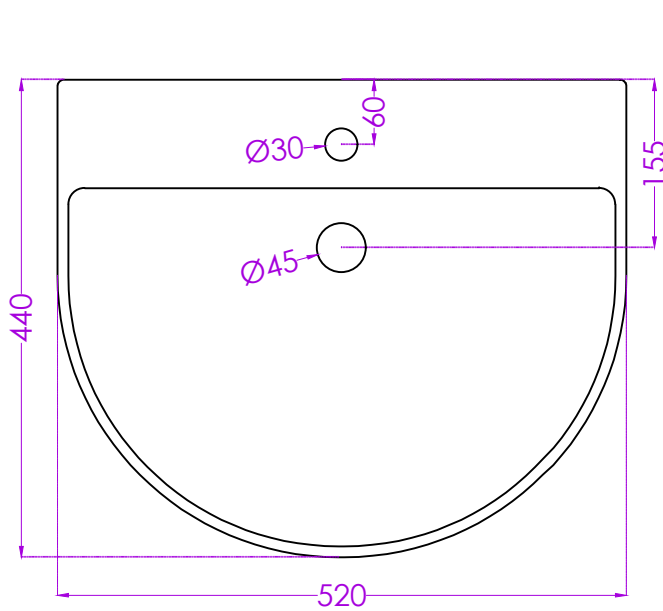

PLANET P5415PW0203 WALL HUNG BASIN
PLANET P5418PW0002 HALF PEDESTAL

JOHNSON

PLAN

BACK